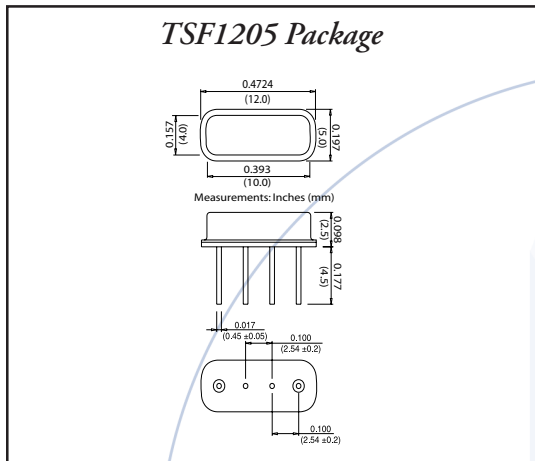

SAW FILTERS

Package Drawings

SAW Filter: IF Series SAW Filter

TSF1205 Package