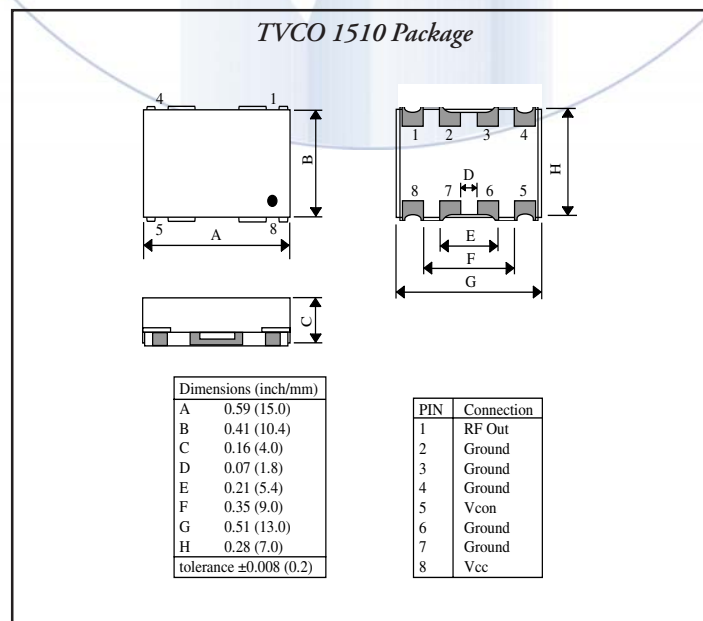

VCOs

TVCO 1510 Series VCO

For GSM

VOLTAGE CONTROLLED OSCILLATOR: TVCO 1510 Series

VOLTAGE CONTROLLED OSCILLATOR: TVCO 1510 Series

Part Number	Frequency Range (MHz)	Supply Voltage (V)	Control Voltage (V)	Output Level (dBm)	Current (mA)	2nd Harmonic (dBc)	C/N (dBc/Hz@10kHz)
T0070Y	65-75	5	0.5-4.5	5	8	-25	-116@50kHz
T0128Y	115-140	5	1-4	3	16	-27	-112@50kHz
T0214Y	210-218	5	1-5	0	6	-26	-114
T0338Y	326-350	5	0.5-4.5	3	13	-23	-110
T0470Y	458-482	5	0.5-4.5	4	7	-42	-115@25kHz
T0620Y	615-625	3	0.5-2.5	0	6	-38	-107
T0760Y	755-765	3.6	0.6-2.6	0	6	-28	-108
T0877Y	860-894	5	1-4	3	7	-22	-108
T0945Y	933-967	5	1-3.6	3	11	-28	-108
T1018Y	1013-1023	5	1-4	3	7	-26	-107
T1575Y	1570-1580	5	1-4	5	16	-23	-104
T1695Y	1680-1720	12	1-4	4	15	-27	-104
T1765Y	1755-1775	5	0.5-4.5	0	11	-23	-103
T1855Y	1845-1865	5	0.5-1.0	0	11	-23	-103
T1950Y	1920-1980	5	1-4	0	11	-30	-102
T2074Y	2049-2099	5	1-4	0	13	-22	-98
T2130Y	2070-2190	5	1-4	0	13	-23	-99
T2288Y	2270-2290	5	1-4	0	10	-31	-100
T2380Y	2340-2420	5	0.5-4.5	0	11	-24	-97
T2531Y	2437-2625	12	1-12	10	38	-20	-94
T3000Y	2995-3005	5	1-4	0	18	-18	-100
T3200Y	3180-3220	5	1-4	0	11	-25	-98
T3415Y	3380-3450	5	0.0-4.5	0	8	-21	-92
T4054Y	3963-4145	8	1-11	1	28	-22	-96